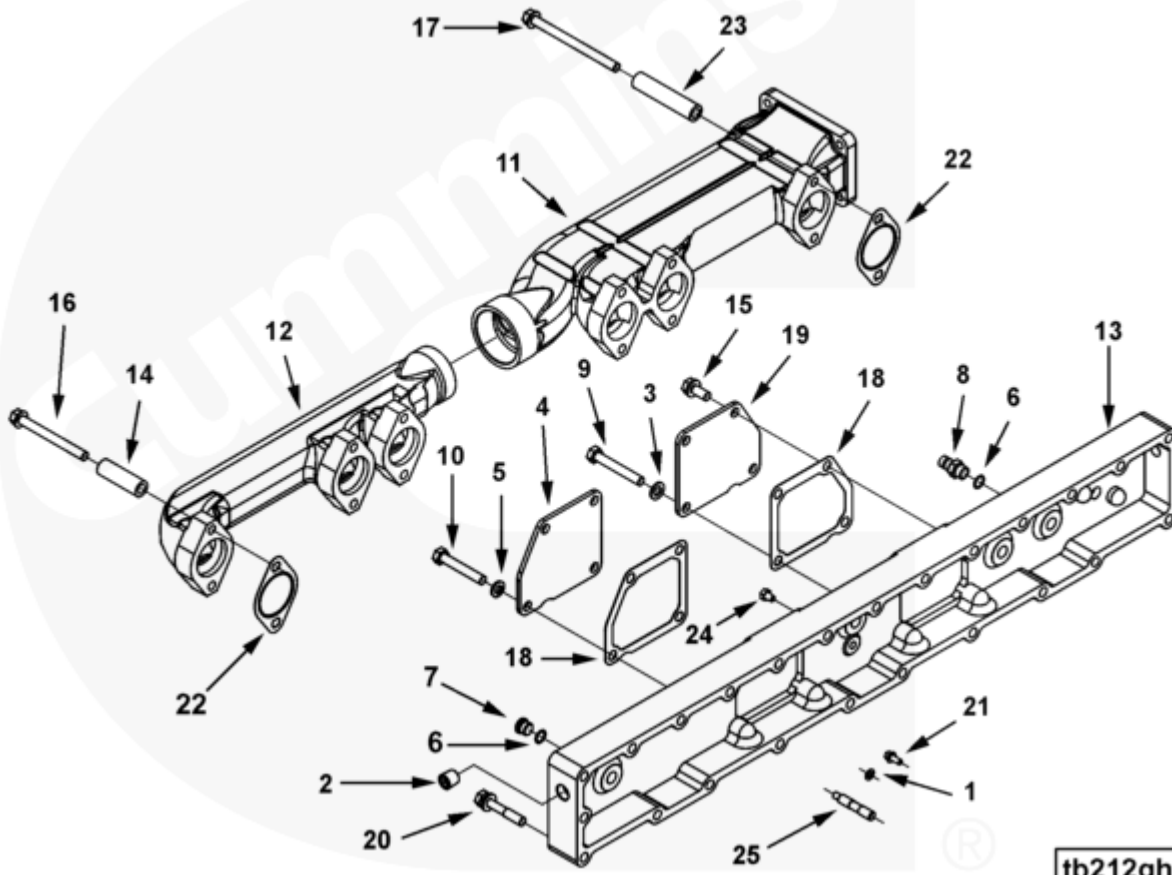

Parts Catalog - Option Detail

Electronic Parts Catalog - Option Detail				
Option	Group	Graphic	Film Card	Date
TB2335-01	10.06.1	tb212gh	II	11-JUL-06
Engines	ISM CM570, ISM CM570/870, ISM CM875, ISM CM876, ISM CM876 E, ISM11 CM876 M103, ISM11 CM876 SN, M11 CELECT, M11 CELECT PLUS, M11 MECHANICAL, QSM11 CM570, QSM11 CM876			

©Cummins Inc

[SMALL](#) | [MEDIUM](#) | [LARGE](#)

Cart	Ref No	Part Number	Part Description	Required	Remarks
View My Cart					
		TB2335-01	Turbocharger Arrangement		
					Turbocharger Arrangement
<input type="checkbox"/>	1	112408	Plain Washer	1	1/4 in.